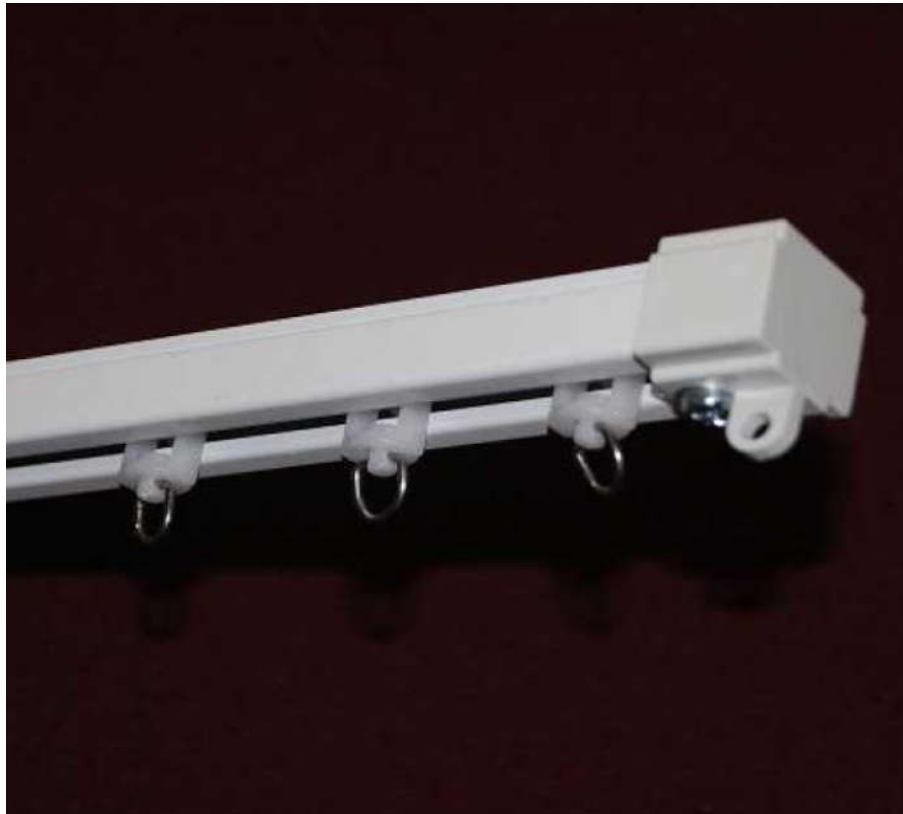

SERIES 52

COMMERCIAL TRACKING SYSTEM

Oslo Series 52 is a strong commercial/domestic tracking system suitable for heavy use areas such as hotels, motels, and clubs etc. Dimensions of 20mm x 16mm in 6 metre lengths, it is designed for use with heavier curtains which run on freewheeling roller carriers allowing smooth operation.

Oslo Series 52 can be bent or curved to suit most applications as a hand drawn track, cord drawn on a straight track only. A comprehensive range of bracketing helps solve the most difficult installation problems.

Available in custom made to measure tracks or as bulk componentry in white.

SERIES 52 COMMERCIAL TRACKING

PHOTO	CODE	COLOUR	DESCRIPTION	QTY	PRICE
	5220	WHITE	ALUMINIUM TRACK 6M LENGTHS		
	5231	WHITE	SWIVEL CARRIERS ON CARD		
	5236S	WHITE	STANDARD MASTER CARRIER		
	5237S	WHITE	STANDARD OVERLAP CARRIER		
	5241X	WHITE	END CAP PLASTIC		
	5241Y	WHITE	END CAP FOR END RETURN BRACKET		
	5242		END STOP		
	5271	WHITE	SINGLE DRAW WHEEL		
	5272	WHITE	DOUBLE DRAW WHEEL		