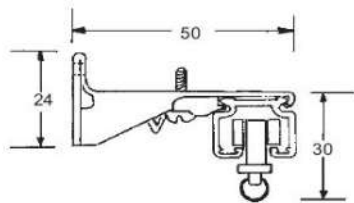

Available in custom made to measure tracks or as bulk componentry in white.

SERIES 52 COMMERCIAL TRACKING

PHOTO	CODE	COLOUR	DESCRIPTION	QTY	PRICE
	5220	WHITE	ALUMINIUM TRACK 6M LENGTHS		
	5231	WHITE	SWIVEL CARRIERS ON CARD		
	5236S	WHITE	STANDARD MASTER CARRIER		
	5237S	WHITE	STANDARD OVERLAP CARRIER		
	5241X	WHITE	END CAP PLASTIC		
	5241Y	WHITE	END CAP FOR END RETURN BRACKET		
	5242		END STOP		
	5271	WHITE	SINGLE DRAW WHEEL		
	5272	WHITE	DOUBLE DRAW WHEEL		

SERIES 52 COMMERCIAL TRACKING

PHOTO	CODE	COLOUR	DESCRIPTION	QTY	PRICE
	5278		INSERT PULLEY		
	5247		EXTERNAL JOINER WITH PINS		
	5252	WHITE	50MM FIXED PROJECTION BRACKET		
	5254	WHITE	95MM FIXED PROJECTION DOUBLE BRACKET		
	5253L	WHITE	CEILING BRACKET		
	5258	WHITE	DOUBLE CEILING BRACKET		
	5266	WHITE	SINGLE END RETURN BRACKET 75-110MM PROJECTION		
	5255	WHITE	SINGLE CENTRE SUPPORT BRACKET 75-110MM PROJECTION		
	5266S	WHITE	DOUBLE END RETURN BRACKET 115-150MM PROJECTION		
	5255S	WHITE	DOUBLE CENTRE SUPPORT BRACKET 115-150MM PROJECTION		

SERIES 52 COMMERCIAL TRACKING

Bracket Dimensions

Large Ceiling Bracket
No 5253L

Double Ceiling Bracket No 5258

Fixed 50mm Projection Bracket
No 5252

95mm Fixed Projection Double Bracket
No 5254

Single Centre Support Bracket
No 5255

Double Centre Support Bracket
No 5255S

Single Tracks

SERIES 52 COMMERCIAL TRACKING

CODE	SIZE UPTO	BRACKETS	RUNNERS	HD/TF	HD/FF	CD/TF	CD/FF
52-	75cm	2	12				
52-	100cm	2	14				
52-	125cm	3	18				
52-	150cm	3	20				
52-	175cm	3	24				
52-	200cm	4	26				
52-	225cm	4	30				
52-	250cm	4	32				
52-	275cm	4	36				
52-	300cm	5	38				
52-	325cm	5	42				
52-	350cm	5	44				
52-	375cm	5	48				
52-	400cm	6	50				
52-	425cm	6	54				
52-	450cm	6	56				
52-	475cm	6	60				
52-	500cm	7	62				
52-	525cm	7	66				
52-	550cm	7	68				
52-	575cm	7	72				
52-	600cm	8	74				