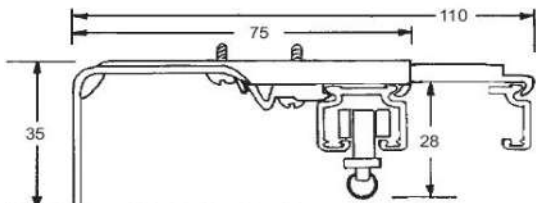

Available in custom made to measure tracks or as bulk componentry in white.

SERIES 52 COMMERCIAL TRACKING

PHOTO	CODE	COLOUR	DESCRIPTION	QTY	PRICE
	5220	WHITE	ALUMINIUM TRACK 6M LENGTHS		
	5231	WHITE	SWIVEL CARRIERS ON CARD		
	5236S	WHITE	STANDARD MASTER CARRIER		
	5237S	WHITE	STANDARD OVERLAP CARRIER		
	5241X	WHITE	END CAP PLASTIC		
	5241Y	WHITE	END CAP FOR END RETURN BRACKET		
	5242		END STOP		
	5271	WHITE	SINGLE DRAW WHEEL		
	5272	WHITE	DOUBLE DRAW WHEEL		

SERIES 52 COMMERCIAL TRACKING

PHOTO	CODE	COLOUR	DESCRIPTION	QTY	PRICE
	5278		INSERT PULLEY		
	5247		EXTERNAL JOINER WITH PINS		
	5252	WHITE	50MM FIXED PROJECTION BRACKET		
	5254	WHITE	95MM FIXED PROJECTION DOUBLE BRACKET		
	5253L	WHITE	CEILING BRACKET		
	5258	WHITE	DOUBLE CEILING BRACKET		
	5266	WHITE	SINGLE END RETURN BRACKET 75-110MM PROJECTION		
	5255	WHITE	SINGLE CENTRE SUPPORT BRACKET 75-110MM PROJECTION		
	5266S	WHITE	DOUBLE END RETURN BRACKET 115-150MM PROJECTION		
	5255S	WHITE	DOUBLE CENTRE SUPPORT BRACKET 115-150MM PROJECTION		

SERIES 52 COMMERCIAL TRACKING

Bracket Dimensions

Large Ceiling Bracket
No 5253L

Double Ceiling Bracket No 5258

Fixed 50mm Projection Bracket
No 5252

95mm Fixed Projection Double Bracket
No 5254

Single Centre Support Bracket
No 5255

Double Centre Support Bracket
No 5255S

Single Tracks

SERIES 52 COMMERCIAL TRACKING

CODE	SIZE UPTO	BRACKETS	RUNNERS	HD/TF	HD/FF	CD/TF	CD/FF
52-	75cm	2	12				
52-	100cm	2	14				
52-	125cm	3	18				
52-	150cm	3	20				
52-	175cm	3	24				
52-	200cm	4	26				
52-	225cm	4	30				
52-	250cm	4	32				
52-	275cm	4	36				
52-	300cm	5	38				
52-	325cm	5	42				
52-	350cm	5	44				
52-	375cm	5	48				
52-	400cm	6	50				
52-	425cm	6	54				
52-	450cm	6	56				
52-	475cm	6	60				
52-	500cm	7	62				
52-	525cm	7	66				
52-	550cm	7	68				
52-	575cm	7	72				
52-	600cm	8	74				