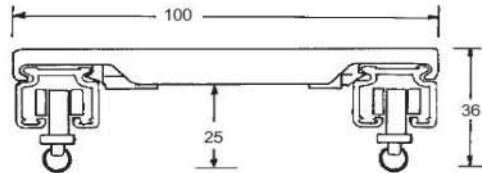

Available in custom made to measure tracks or as bulk componentry in white.

SERIES 52 COMMERCIAL TRACKING

PHOTO	CODE	COLOUR	DESCRIPTION	QTY	PRICE
	5220	WHITE	ALUMINIUM TRACK 6M LENGTHS		
	5231	WHITE	SWIVEL CARRIERS ON CARD		
	5236S	WHITE	STANDARD MASTER CARRIER		
	5237S	WHITE	STANDARD OVERLAP CARRIER		
	5241X	WHITE	END CAP PLASTIC		
	5241Y	WHITE	END CAP FOR END RETURN BRACKET		
	5242		END STOP		
	5271	WHITE	SINGLE DRAW WHEEL		
	5272	WHITE	DOUBLE DRAW WHEEL		

SERIES 52 COMMERCIAL TRACKING

PHOTO	CODE	COLOUR	DESCRIPTION	QTY	PRICE
	5278		INSERT PULLEY		
	5247		EXTERNAL JOINER WITH PINS		
	5252	WHITE	50MM FIXED PROJECTION BRACKET		
	5254	WHITE	95MM FIXED PROJECTION DOUBLE BRACKET		
	5253L	WHITE	CEILING BRACKET		
	5258	WHITE	DOUBLE CEILING BRACKET		
	5266	WHITE	SINGLE END RETURN BRACKET 75-110MM PROJECTION		
	5255	WHITE	SINGLE CENTRE SUPPORT BRACKET 75-110MM PROJECTION		
	5266S	WHITE	DOUBLE END RETURN BRACKET 115-150MM PROJECTION		
	5255S	WHITE	DOUBLE CENTRE SUPPORT BRACKET 115-150MM PROJECTION		

SERIES 52 COMMERCIAL TRACKING

Bracket Dimensions

Large Ceiling Bracket
No 5253L

Double Ceiling Bracket No 5258

Fixed 50mm Projection Bracket
No 5252

95mm Fixed Projection Double Bracket
No 5254

Single Centre Support Bracket
No 5255

Double Centre Support Bracket
No 5255S

Single Tracks

SERIES 52 COMMERCIAL TRACKING

CODE	SIZE UPTO	BRACKETS	RUNNERS	HD/TF	HD/FF	CD/TF	CD/FF
52-	75cm	2	12				
52-	100cm	2	14				
52-	125cm	3	18				
52-	150cm	3	20				
52-	175cm	3	24				
52-	200cm	4	26				
52-	225cm	4	30				
52-	250cm	4	32				
52-	275cm	4	36				
52-	300cm	5	38				
52-	325cm	5	42				
52-	350cm	5	44				
52-	375cm	5	48				
52-	400cm	6	50				
52-	425cm	6	54				
52-	450cm	6	56				
52-	475cm	6	60				
52-	500cm	7	62				
52-	525cm	7	66				
52-	550cm	7	68				
52-	575cm	7	72				
52-	600cm	8	74				