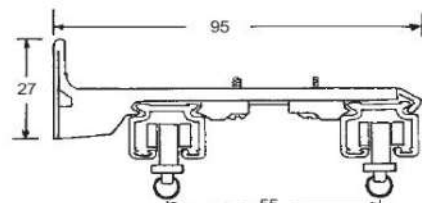

Available in custom made to measure tracks or as bulk componentry in white.

SERIES 52 COMMERCIAL TRACKING

PHOTO	CODE	COLOUR	DESCRIPTION	QTY	PRICE
	5220	WHITE	ALUMINIUM TRACK 6M LENGTHS		
	5231	WHITE	SWIVEL CARRIERS ON CARD		
	5236S	WHITE	STANDARD MASTER CARRIER		
	5237S	WHITE	STANDARD OVERLAP CARRIER		
	5241X	WHITE	END CAP PLASTIC		
	5241Y	WHITE	END CAP FOR END RETURN BRACKET		
	5242		END STOP		
	5271	WHITE	SINGLE DRAW WHEEL		
	5272	WHITE	DOUBLE DRAW WHEEL		

SERIES 52 COMMERCIAL TRACKING

PHOTO	CODE	COLOUR	DESCRIPTION	QTY	PRICE
	5278		INSERT PULLEY		
	5247		EXTERNAL JOINER WITH PINS		
	5252	WHITE	50MM FIXED PROJECTION BRACKET		
	5254	WHITE	95MM FIXED PROJECTION DOUBLE BRACKET		
	5253L	WHITE	CEILING BRACKET		
	5258	WHITE	DOUBLE CEILING BRACKET		
	5266	WHITE	SINGLE END RETURN BRACKET 75-110MM PROJECTION		
	5255	WHITE	SINGLE CENTRE SUPPORT BRACKET 75-110MM PROJECTION		
	5266S	WHITE	DOUBLE END RETURN BRACKET 115-150MM PROJECTION		
	5255S	WHITE	DOUBLE CENTRE SUPPORT BRACKET 115-150MM PROJECTION		

SERIES 52 COMMERCIAL TRACKING

Bracket Dimensions

Large Ceiling Bracket
No 5253L

Double Ceiling Bracket No 5258

Fixed 50mm Projection Bracket
No 5252

95mm Fixed Projection Double Bracket
No 5254

Single Centre Support Bracket
No 5255

Double Centre Support Bracket
No 5255S

Single Tracks

SERIES 52 COMMERCIAL TRACKING

CODE	SIZE UPTO	BRACKETS	RUNNERS	HD/TF	HD/FF	CD/TF	CD/FF
52-	75cm	2	12				
52-	100cm	2	14				
52-	125cm	3	18				
52-	150cm	3	20				
52-	175cm	3	24				
52-	200cm	4	26				
52-	225cm	4	30				
52-	250cm	4	32				
52-	275cm	4	36				
52-	300cm	5	38				
52-	325cm	5	42				
52-	350cm	5	44				
52-	375cm	5	48				
52-	400cm	6	50				
52-	425cm	6	54				
52-	450cm	6	56				
52-	475cm	6	60				
52-	500cm	7	62				
52-	525cm	7	66				
52-	550cm	7	68				
52-	575cm	7	72				
52-	600cm	8	74				