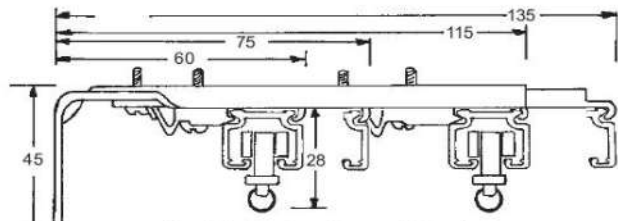

Available in custom made to measure tracks or as bulk componentry in white.

SERIES 52 COMMERCIAL TRACKING

PHOTO	CODE	COLOUR	DESCRIPTION	QTY	PRICE
	5220	WHITE	ALUMINIUM TRACK 6M LENGTHS		
	5231	WHITE	SWIVEL CARRIERS ON CARD		
	5236S	WHITE	STANDARD MASTER CARRIER		
	5237S	WHITE	STANDARD OVERLAP CARRIER		
	5241X	WHITE	END CAP PLASTIC		
	5241Y	WHITE	END CAP FOR END RETURN BRACKET		
	5242		END STOP		
	5271	WHITE	SINGLE DRAW WHEEL		
	5272	WHITE	DOUBLE DRAW WHEEL		

SERIES 52 COMMERCIAL TRACKING

PHOTO	CODE	COLOUR	DESCRIPTION	QTY	PRICE
	5278		INSERT PULLEY		
	5247		EXTERNAL JOINER WITH PINS		
	5252	WHITE	50MM FIXED PROJECTION BRACKET		
	5254	WHITE	95MM FIXED PROJECTION DOUBLE BRACKET		
	5253L	WHITE	CEILING BRACKET		
	5258	WHITE	DOUBLE CEILING BRACKET		
	5266	WHITE	SINGLE END RETURN BRACKET 75-110MM PROJECTION		
	5255	WHITE	SINGLE CENTRE SUPPORT BRACKET 75-110MM PROJECTION		
	5266S	WHITE	DOUBLE END RETURN BRACKET 115-150MM PROJECTION		
	5255S	WHITE	DOUBLE CENTRE SUPPORT BRACKET 115-150MM PROJECTION		

SERIES 52 COMMERCIAL TRACKING

Bracket Dimensions

Large Ceiling Bracket
No 5253L

Double Ceiling Bracket No 5258

Fixed 50mm Projection Bracket
No 5252

95mm Fixed Projection Double Bracket
No 5254

Single Centre Support Bracket
No 5255

Double Centre Support Bracket
No 5255S

Single Tracks

SERIES 52 COMMERCIAL TRACKING

CODE	SIZE UPTO	BRACKETS	RUNNERS	HD/TF	HD/FF	CD/TF	CD/FF
52-	75cm	2	12				
52-	100cm	2	14				
52-	125cm	3	18				
52-	150cm	3	20				
52-	175cm	3	24				
52-	200cm	4	26				
52-	225cm	4	30				
52-	250cm	4	32				
52-	275cm	4	36				
52-	300cm	5	38				
52-	325cm	5	42				
52-	350cm	5	44				
52-	375cm	5	48				
52-	400cm	6	50				
52-	425cm	6	54				
52-	450cm	6	56				
52-	475cm	6	60				
52-	500cm	7	62				
52-	525cm	7	66				
52-	550cm	7	68				
52-	575cm	7	72				
52-	600cm	8	74				