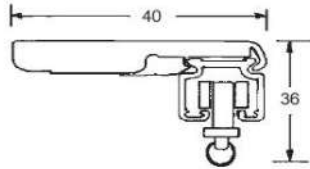

SERIES 52 COMMERCIAL TRACKING

Bracket Dimensions

Large Ceiling Bracket
No 5253L