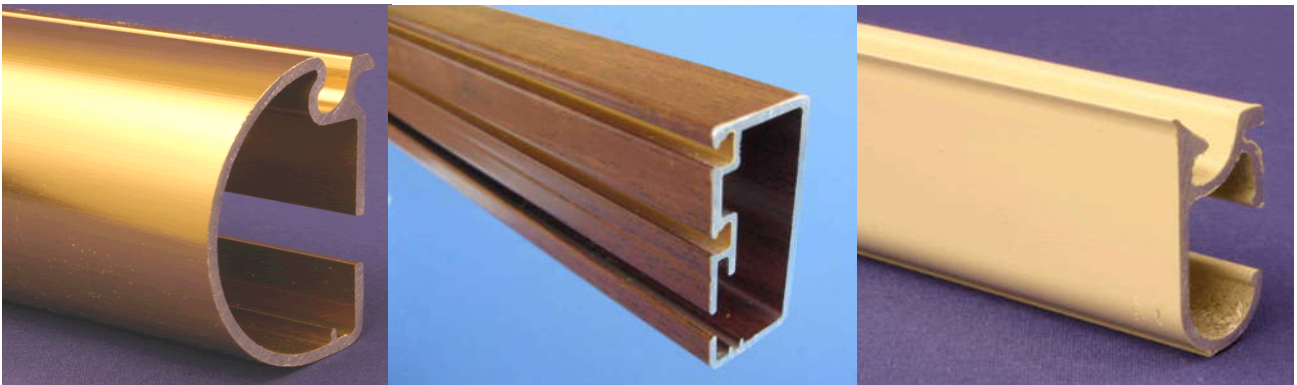

KITSET TRACKING

AUSTRALIAN MADE

PRESTIGE DEORATOR CURTAIN RODS
SUPER 600 MADE TO MEARSURE TRACKING
MAXI RANGE

Kitset are recognized as market leaders by interior designers and decorators. The Kitset manufacturing and engineering qualities are unsurpassed in all features, design, strength and ease of installation.

Kitset products are proudly manufactured in Australia to the highest standards in design and quality. Each component is custom designed to strict engineering parameters ensuring the Kitset range of curtain tracks will out perform and out last competitor's products.