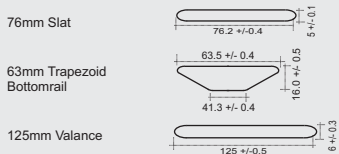

76mm Phoenixwood

* The colour shown on the brochure might be slightly different due to the printing. Please contact us for further information.

Blinds colour	Ladder cord, Tilt cord & Pull cord colour	Headrail & Top rail	Bottomrail button colour
Cottage Cream	Alabaster	Cottage Cream	Cream
Sirius White	Alabaster	Sirius White	Cream
Pristine White	White	Pristine White	White
Maraschino Cherry	Mahogany	Maraschino Cherry	Mahogany
Oregon	Teak	Oregon	Teak
Chestnut	Teak	Chestnut	Teak

Control option, number of ladder & pull cord

Blinds width (mm)	Controls option	# of ladder	# of pull cord
200-999	LR, RL	2	2
1000-1499	LR, RL	3	2
1500-1699	LR, RL	4	2
1700-2400	LR, RL	5	3

Component profile & dimension (mm)