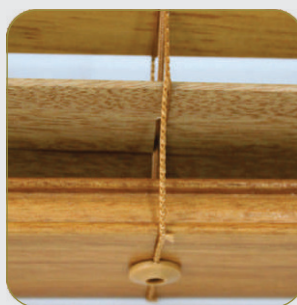

Clear Plastic Cleat in Venetian

Bracket for 76mm Traditional and 63mm using Wood Headrail

63mm Trapezoid Bottomrail with bottomrail button on Traditional Blind

50mm Trapezoid Bottomrail with bottomrail button